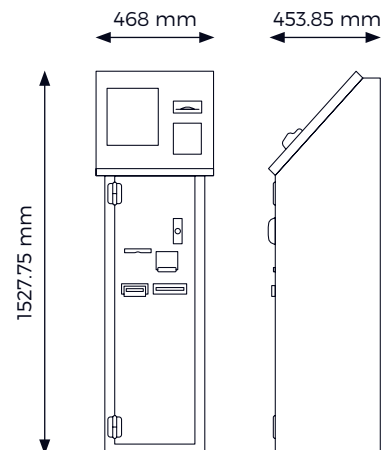

Features:

- Fully integrated with Quantum^{V6}
- Fully integrated with GBG, SAS & SG video bet TITO system
- Accepts all card payments, with note & coin payment options
- Contactless payments
- Prints barcoded receipts for all transactions
- Compact footprint with secure floor or wall-mounting
- Powered by Creditcall's award winning 'ChipDNA' payment gateway service
- Uses proven Thomas operating system – used across hundreds of public sites
- Fully configurable 15.6" touchscreen interface
- Fully networked for reporting & diagnostics

Machine build specification:

The standard specification of the Thomas 8026C PayStation includes industry-leading products:

- JCM iPRO Note Acceptor
- Azkoyen D4S Coin Acceptor (£1 recycled & everything else rejected)
- Single Money Controls Universal Hopper
- Single Money Controls Compact Hopper
- 3 x Fujitsu F53 Note Dispenser Cassettes

Capacities:

- Note stacker – 900 notes / TITO tickets
- Universal – 2500 coins (£1)
- Compact – 350 coin (£1)
- Per note dispenser cassette – 450 Notes

Key Dimensions:

Approx gross weight: 65 kg
Max height: 1527.75 mm
Max width: 468 mm
Depth: 453.85 mm

On-site secure fixings

- Wall mounting bracket
- Floor fixing plate

If you're interested in the Thomas 8026C PayStation or would like more information please contact us.